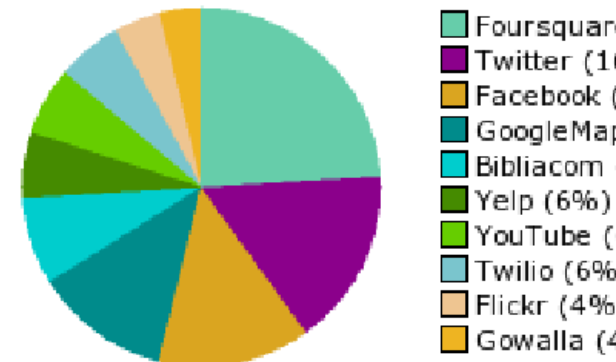

## Browse APIs by Category

Advertising (76)	Fax (12)	Music (143)
Shipping (17)	Answers (16)	Feeds (28)
News (55)	Shopping (187)	Blog Search (9)
File Sharing (23)	Office (55)	Social (297)
Blogging (54)	Financial (169)	<u>Other (183)</u>
Sports (50)	Bookmarks (37)	Food (26)
Payment (91)	Storage (49)	Calendar (16)
Games (59)	Photos (127)	Tagging (13)
Chat (42)	Goal Setting (4)	PIM (26)
Telephony (182)	Database (36)	Government (166)
Project Management (53)	Tools (278)	Dating (2)
Internet (360)	Real Estate (39)	Transportation (57)
Dictionary (9)	Job Search (35)	Recommendations (48)
Travel (98)	Education (68)	Mapping (202)
Reference (213)	Utility (85)	Email (103)
Media Management (20)	Retail (9)	Video (122)
Enterprise (178)	Media Search (4)	Science (38)
Weather (23)	Entertainment (12)	Medical (38)
Search (135)	Widgets (27)	Events (50)
Messaging (141)	Security (86)	Wiki (15)

## Top APIs for Mashups

Last 14 days | See all time

Click on a slice or label to see details

Advertising				
Answers				
Blogs				
Bookmarks				
Chat				
Classifieds				
Database				
Desktop				
Events				
Hosting				
Identity				
Mapping				
Music				
Office	• 10	• 4		
Payments	• 9		• 32	
Photo				• 595
Presence				• 0
Search				• 141
<b>Shopping</b>		• 403		• 214
Social	• 5			• 4
Storage		• 77		• 0
Video	• 598		• 25	• 28
Voice	• 16		• 28	• 3
Wiki	• 15			• 1